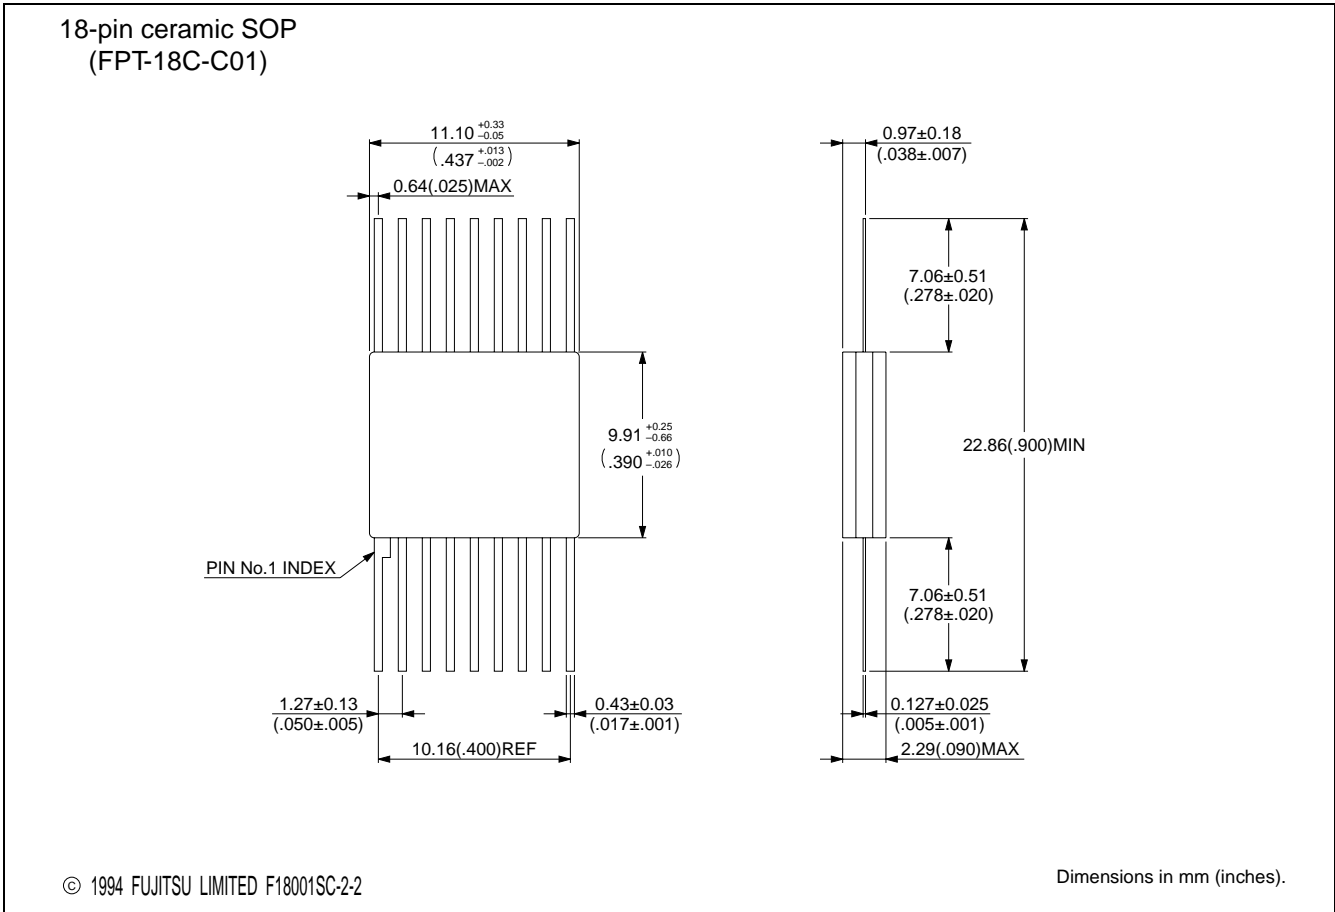

FPT-18C-C01

<p>18-pin ceramic SOP</p>  <p>(FPT-18C-C01)</p>	Lead pitch	50 mil
	Lead shape	Straight
	Sealing method	Cerdip

The contents of this document are subject to change without notice.  
Customers are advised to consult with FUJITSU sales representatives before ordering.  
FUJITSU is unable to assume responsibility for infringement of any patent rights or other rights of third parties arising from the use of the information or package dimensions in this document.