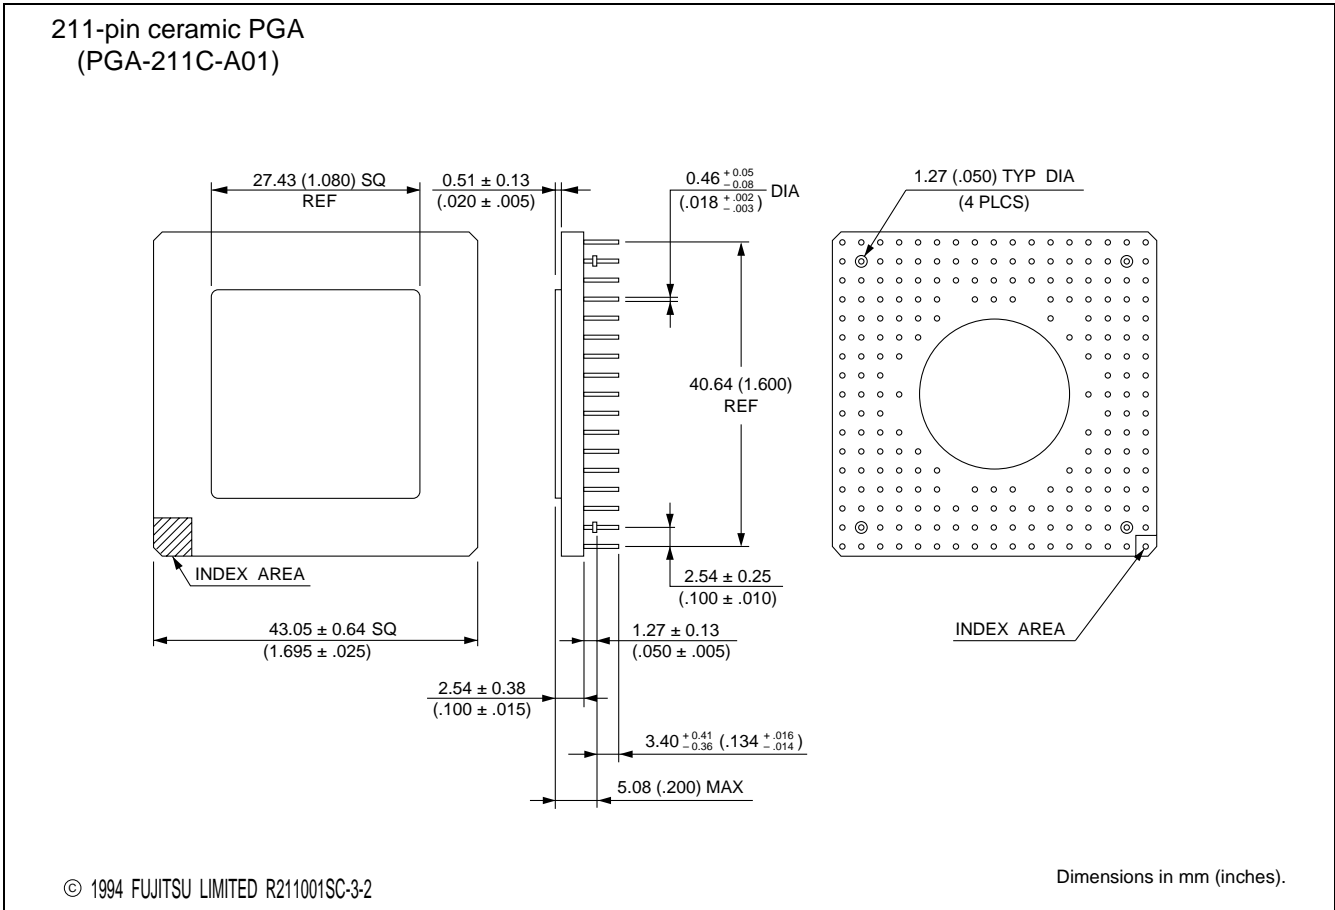

PGA-211C-A01

EIAJ code : *PGA211-C-S17U-1

<p>211-pin ceramic PGA</p>  <p>(PGA-211C-A01)</p>	Number of pins	211
	Lead pitch	100 mil
	Pin matrix	17
	Sealing method	Metal seal

The contents of this document are subject to change without notice.
Customers are advised to consult with FUJITSU sales representatives before ordering.
FUJITSU is unable to assume responsibility for infringement of any patent rights or other rights of third parties arising from the use of the information or package dimensions in this document.