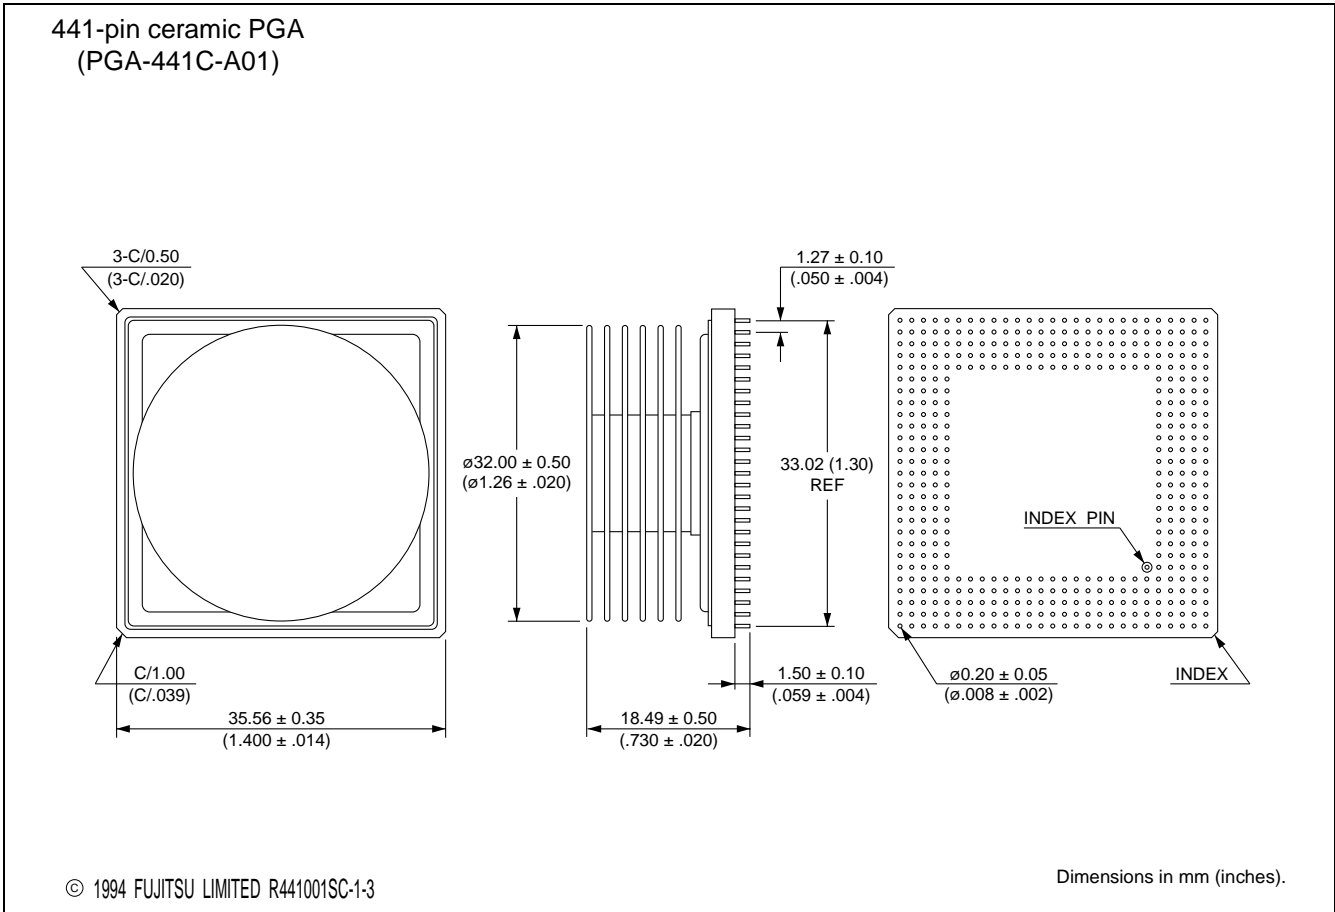

PGA-441C-A01

<p>441-pin ceramic PGA</p>  <p>(PGA-441C-A01)</p>	Lead pitch	50 mil
	Pin matrix	27
	Sealing method	Metal seal

The contents of this document are subject to change without notice.
Customers are advised to consult with FUJITSU sales representatives before ordering.
FUJITSU is unable to assume responsibility for infringement of any patent rights or other rights of third parties arising from the use of the information or package dimensions in this document.