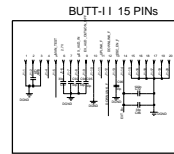

To the UUT

AUDIO PA ON Control

Diagnostic

8486452t01_P4

RF SMA Connector

To HOST

Jumper ON = SoftGSM Mode

GPS Connector

DHFA MIC

HeadSet Connctor.

EXT SIM Connections

HandSet adapter

SoftGSM Switching circuit

D9 FEMALE DTE Orientation