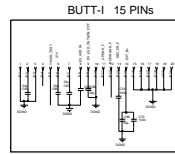

To the UUT

AUDIO PA ON Control

Diagnostic

8486452t01_P4

RF SMA Connector

To HOST

Jumper ON = SoftGSM Mode

GPS Connector

DHFA MIC

HeadSet Connctor.

EXT SIM Connections

HandSet adapter

SoftGSM Switching circuit

D9 FEMALE DTE Orientation