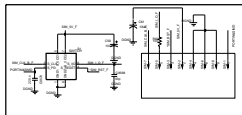

To the UUT

AUDIO PA ON Control

Diagnostic

8486452t01_P4

RF SMA Connector

To HOST

Jumper ON = SoftGSM Mode

GPS Connector

DHFA MIC

HeadSet Connctor.

EXT SIM Connections

HandSet adapter

SoftGSM Switching circuit

D9 FEMALE DTE Orientation