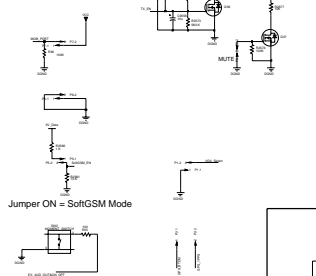

To the UUT

AUDIO PA ON Control

Diagnostic

8486452t01_P4

RF SMA Connector

To HOST

Jumper ON = SoftGSM Mode

GPS Connector

DHFA MIC

HeadSet Connctor.

EXT SIM Connections

HandSet adapter

SoftGSM Switching circuit

D9 FEMALE DTE Orientation