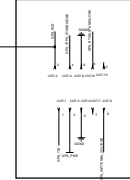

To the UUT

AUDIO PA ON Control

Diagnostic

8486452t01_P4

RF SMA Connector

To HOST

Jumper ON = SoftGSM Mode

GPS Connector

DHFA MIC

HeadSet Connctor.

EXT SIM Connections

HandSet adapter

SoftGSM Switching circuit

D9 FEMALE DTE Orientation