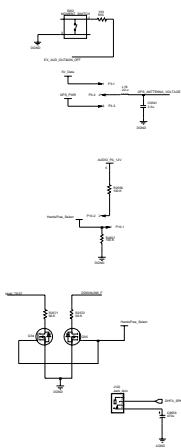

To the UUT

AUDIO PA ON Control

Diagnostic

8486452t01_P4

RF SMA Connector

To HOST

Jumper ON = SoftGSM Mode

GPS Connector

DHFA MIC

HeadSet Connctor.

EXT SIM Connections

HandSet adapter

SoftGSM Switching circuit

D9 FEMALE DTE Orientation