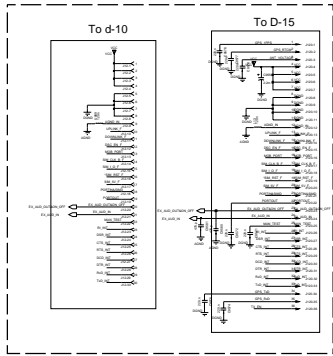

To the UUT

AUDIO PA ON Control

Diagnostic

8486452t01_P4

RF SMA Connector

To HOST

Jumper ON = SoftGSM Mode

GPS Connector

DHFA MIC

HeadSet Connctor.

EXT SIM Connections

HandSet adapter

SoftGSM Switching circuit

D9 FEMALE DTE Orientation