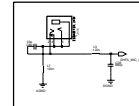

To the UUT

AUDIO PA ON Control

Diagnostic

8486452t01_P4

RF SMA Connector

To HOST

Jumper ON = SoftGSM Mode

GPS Connector

DHFA MIC

HeadSet Connctor.

EXT SIM Connections

HandSet adapter

SoftGSM Switching circuit

D9 FEMALE DTE Orientation