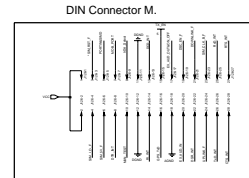

To the UUT

AUDIO PA ON Control

Diagnostic

8486452t01_P4

RF SMA Connector

To HOST

Jumper ON = SoftGSM Mode

GPS Connector

DHFA MIC

HeadSet Connctor.

EXT SIM Connections

HandSet adapter

SoftGSM Switching circuit

D9 FEMALE DTE Orientation