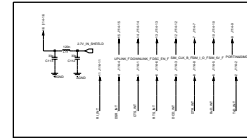

To the UUT

AUDIO PA ON Control

Diagnostic

8486452t01_P4

RF SMA Connector

To HOST

Jumper ON = SoftGSM Mode

GPS Connector