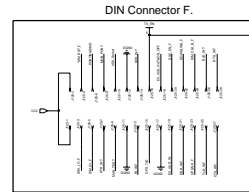

To the UUT

AUDIO PA ON Control

Diagnostic

8486452t01_P4

RF SMA Connector

To HOST

Jumper ON = SoftGSM Mode

GPS Connector

DHFA MIC

HeadSet Connctor.

EXT SIM Connections

HandSet adapter

SoftGSM Switching circuit

D9 FEMALE DTE Orientation