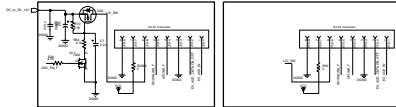

DHFA MIC

HeadSet Connctor.

EXT SIM Connections

HandSet adapter

SoftGSM Switching circuit

D9 FEMALE DTE Orientation