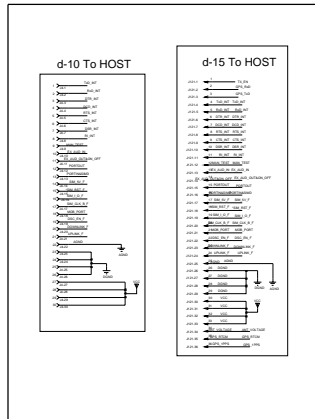

To the UUT

AUDIO PA ON Control

Diagnostic

8486452t01_P4

RF SMA Connector

To HOST

Jumper ON = SoftGSM Mode

GPS Connector

DHFA MIC

HeadSet Connctor.

EXT SIM Connections

HandSet adapter

SoftGSM Switching circuit

D9 FEMALE DTE Orientation