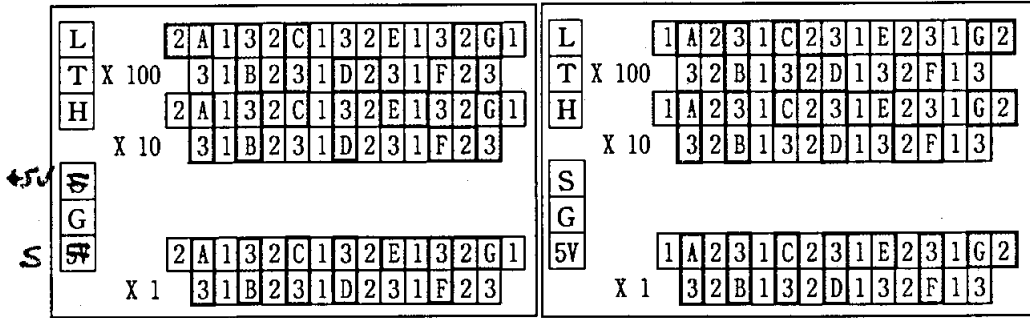

GT-052A DISPLAY & CABLE ASSEMBLY INSTRUCTION

TURBO LOW

TURBO HIGH

S TO MAINBOARD TURBO LED LATHODE(-)
 5V & G TO POWER +5V & GND
 T: TO PANEL TURBO LED +
 H: TO PANEL TURBO HIGH LED -
 L: TO PANEL TURBO LOW LED -