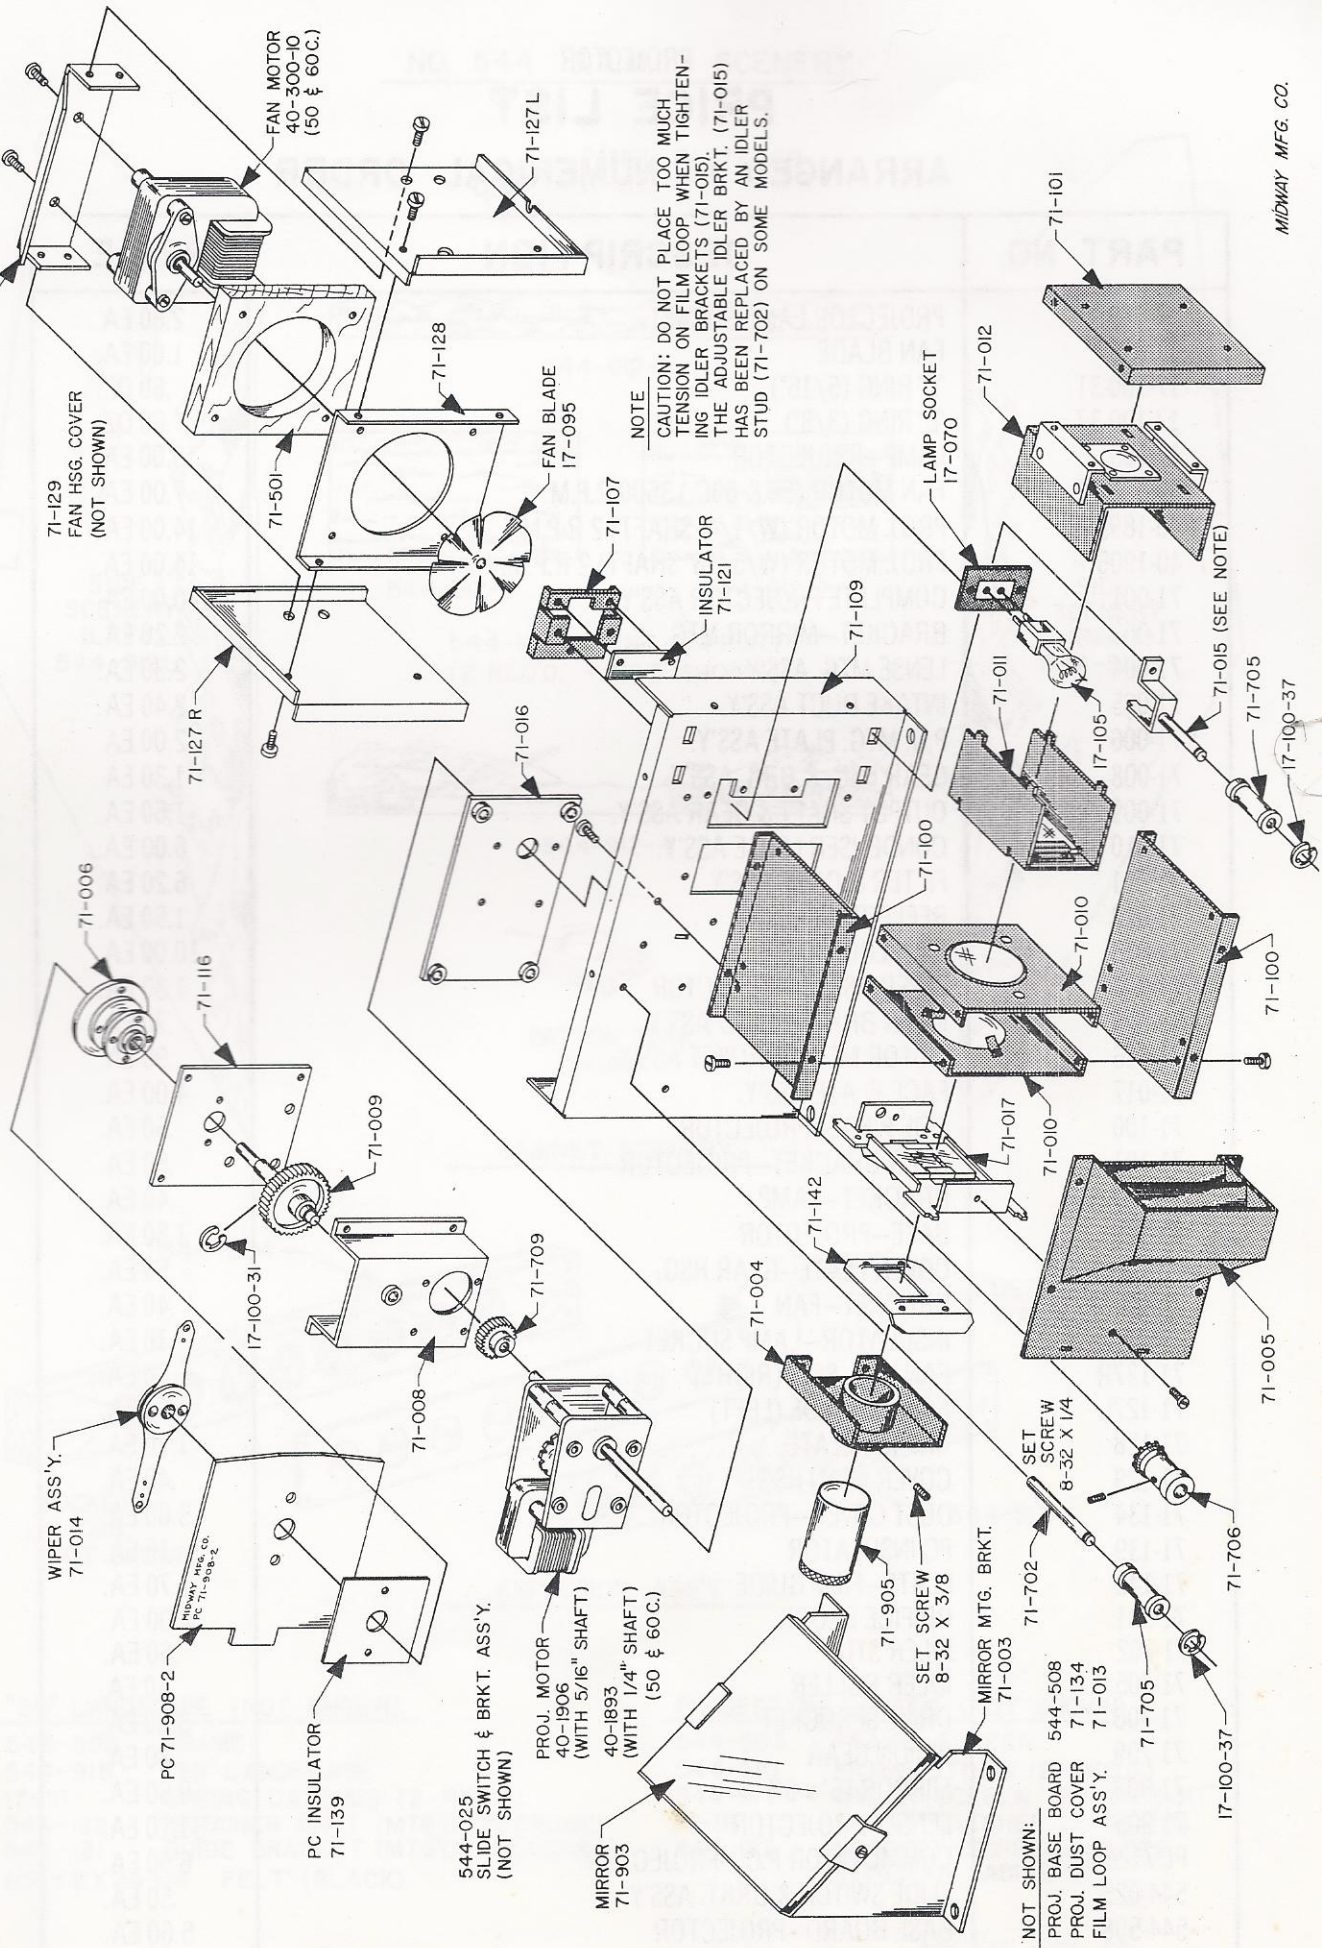

NO. 544 S.A.M.I. - PROJECTOR
(COMPLETE ASSEMBLY 71-001)

NOTE
CAUTION: DO NOT PLACE TOO MUCH TENSION ON FILM LOOP WHEN TIGHTENING IDLER BRACKETS (71-015). THE ADJUSTABLE IDLER BRKT. (71-015) HAS BEEN REPLACED BY AN IDLER STUD (71-702) ON SOME MODELS.

NOT SHOWN:
PROJ. BASE BOARD 544-508
PROJ. DUST COVER 71-134
FILM LOOP ASS'Y. 71-013