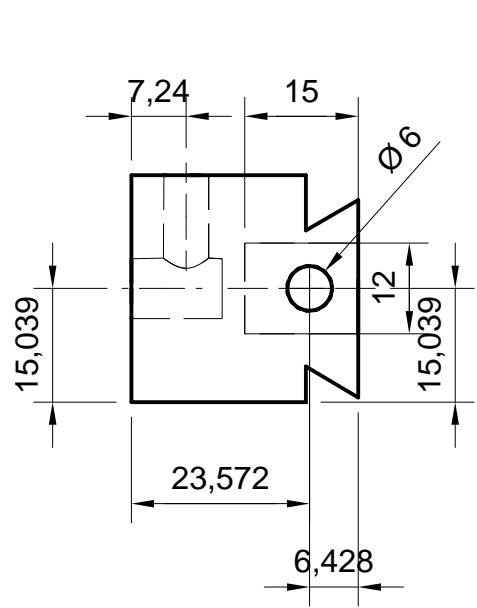

1	2	3	4
RevNr.	Revision note	Date	Sign

<i>E</i>	A4	General Tolerances acc to :	Over the top ball turner	
	Scale	ISO 2768-1 medium	Drawn	Dat.
Paradym we design for you			LS	17/08/2009
			Title	
			Slider 2	
			Rev.	
			Doc.Nr	
			01	