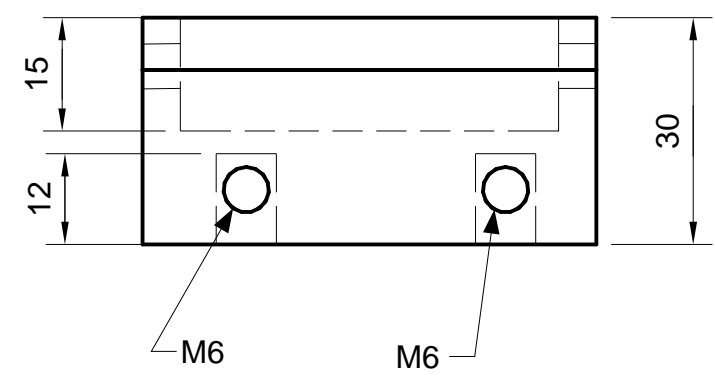

1	2	3	4
RevNr.	Revision note	Date	Sign

<i>E</i>	A4	General Tolerances acc to :	Over the top ball turner	
	Scale	ISO 2768-1 medium	Drawn	Dat.
Paradym we design for you			LS	17/08/2009
			Title	
			Slider 2	
			Rev.	
			Doc.Nr	
			01	