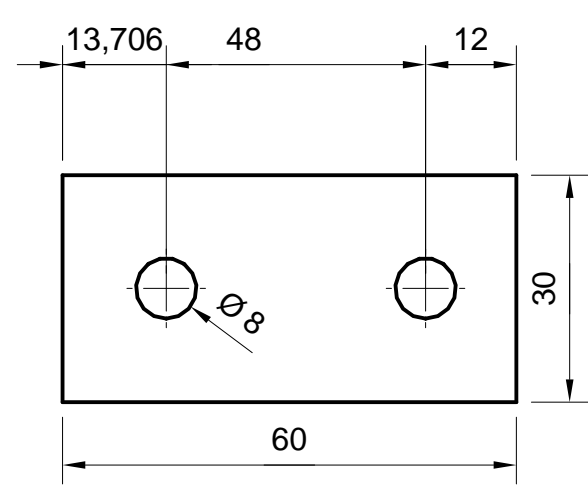

1	2	3	4
RevNr.	Revision note	Date	Sign

<i>E</i>	A4	General Tolerances acc to :	Over the top ball turner	
	Scale	ISO 2768-1 medium	Drawn	Dat.
Paradym we design for you			LS	17/08/2009
			Title	
			Slider 2	
			Rev.	
			Doc.Nr	
			01	