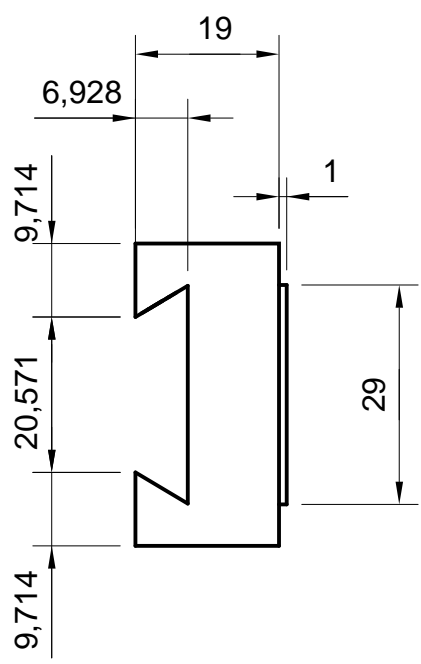

1	2	3	4
RevNr.	Revision note	Date	Sign

<i>E</i>	A4	General Tolerances acc to :	Over the top ball turner	
	Scale	ISO 2768-1 medium	Drawn	Dat.
Paradym we design for you			LS	17/7/2009
			Title	
			Fixed Block	
			Rev.	
			Doc.Nr	
			03	