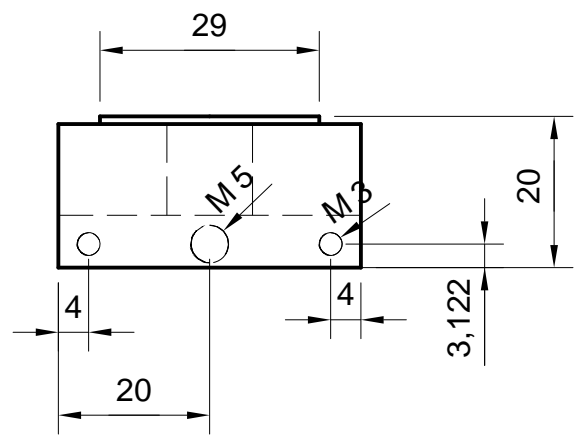

1	2	3	4
RevNr.	Revision note	Date	Sign

<i>E</i>	A4	General Tolerances acc to :	Over the top ball turner	
	Scale	ISO 2768-1 medium	Drawn	Dat.
Paradym we design for you			LS	17/7/2009
			Title	
			Fixed Block	
			Rev.	
			Doc.Nr	
			03	