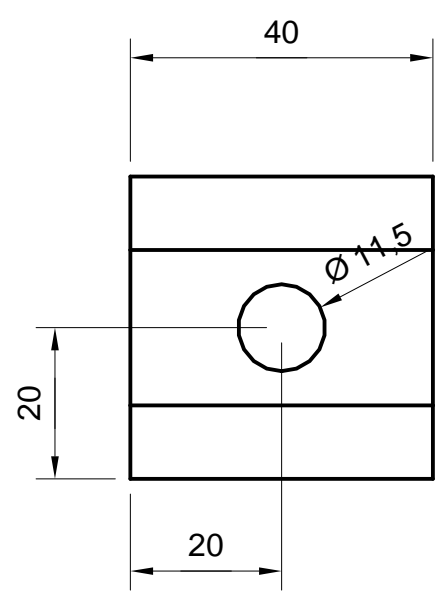

1	2	3	4
RevNr.	Revision note	Date	Sign

<i>E</i>	A4	General Tolerances acc to :	Over the top ball turner	
	Scale	ISO 2768-1 medium	Drawn	Dat.
Paradym we design for you			LS	17/7/2009
			Title	
			Fixed Block	
			Rev.	
			Doc.Nr	
			03	