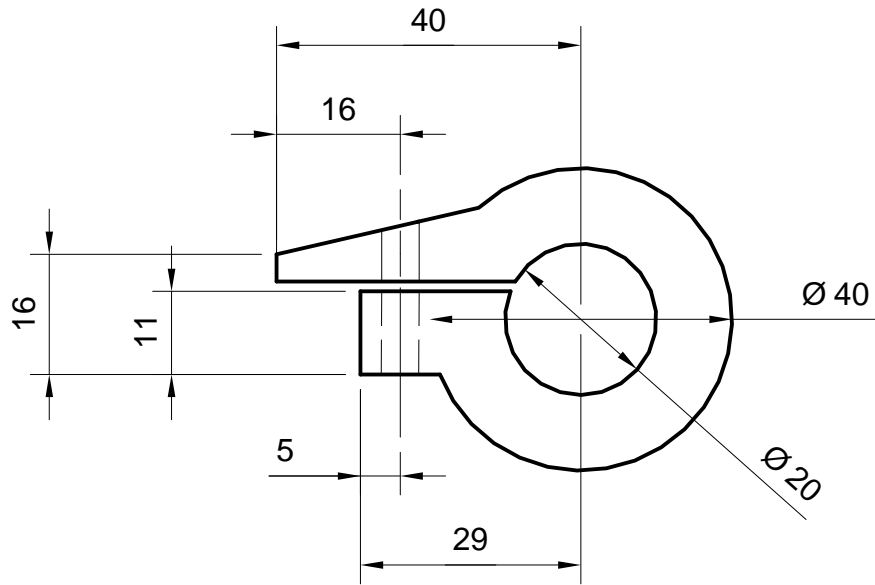

1	2	3	4
RevNr.	Revision note	Date	Sign

2 needed

<i>E</i>	A4	General Tolerances acc to : ISO 2768-1 medium	Over the top ball turner	
	Scale		Drawn LS	Dat. 17/7/2009
Paradym we design for you			Title Stops	
			Sheet 1	Rev.
			Doc.Nr 05	