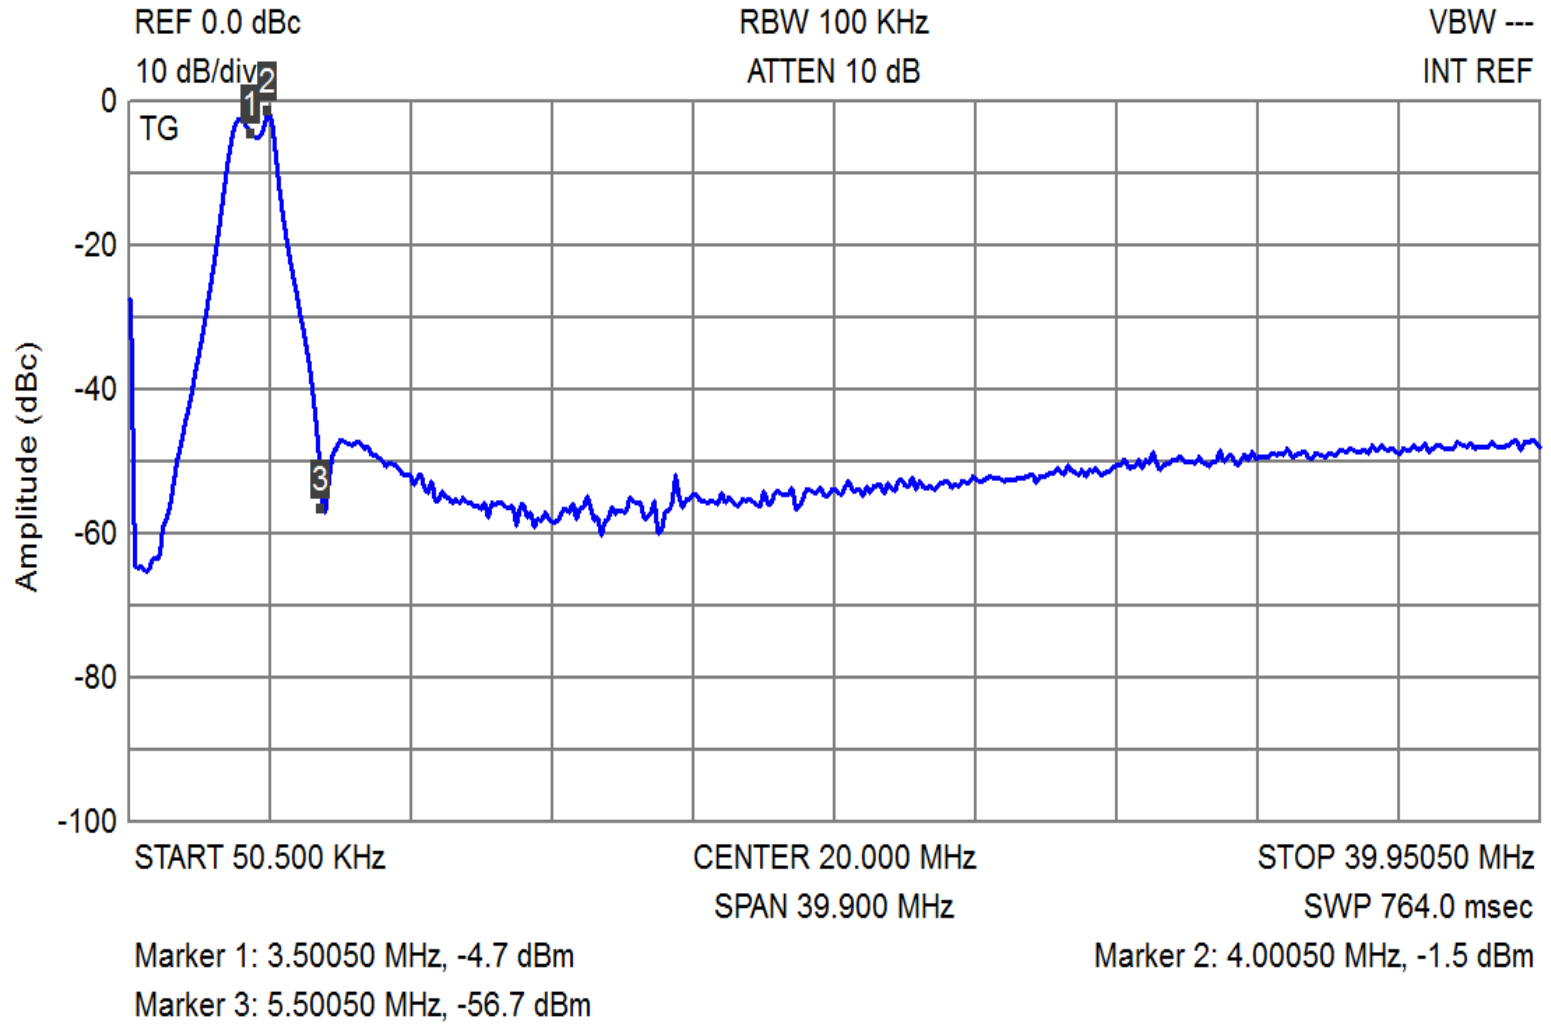

New BPF with extra earthing straps

Atlas 210 Limited Edition Tx BPF Response

Untitled

C:\Program Files\Elsie\Elsie new\Atlas_PC900_80_fph.LCT
7/07/2012 5:54:28 p.m. - Elsie 2.40 - www.tonnesoftware.com