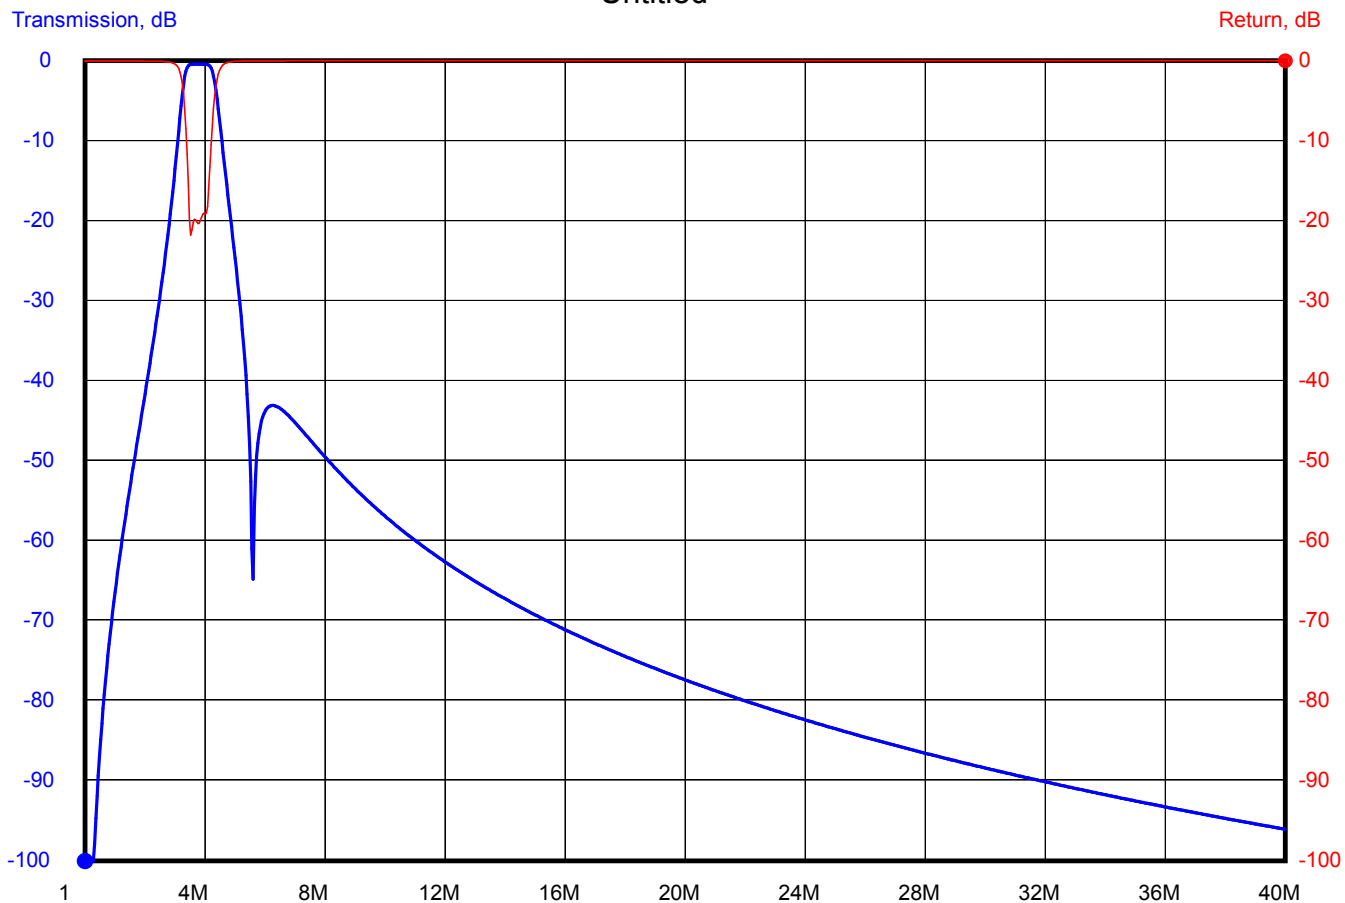

New BPF with extra earthing straps

Atlas 210 Limited Edition Tx BPF Response

Untitled

C:\Program Files\Elsie\Elsie new\Atlas_PC900_80_fph.LCT
7/07/2012 5:54:28 p.m. - Elsie 2.40 - www.tonnesoftware.com