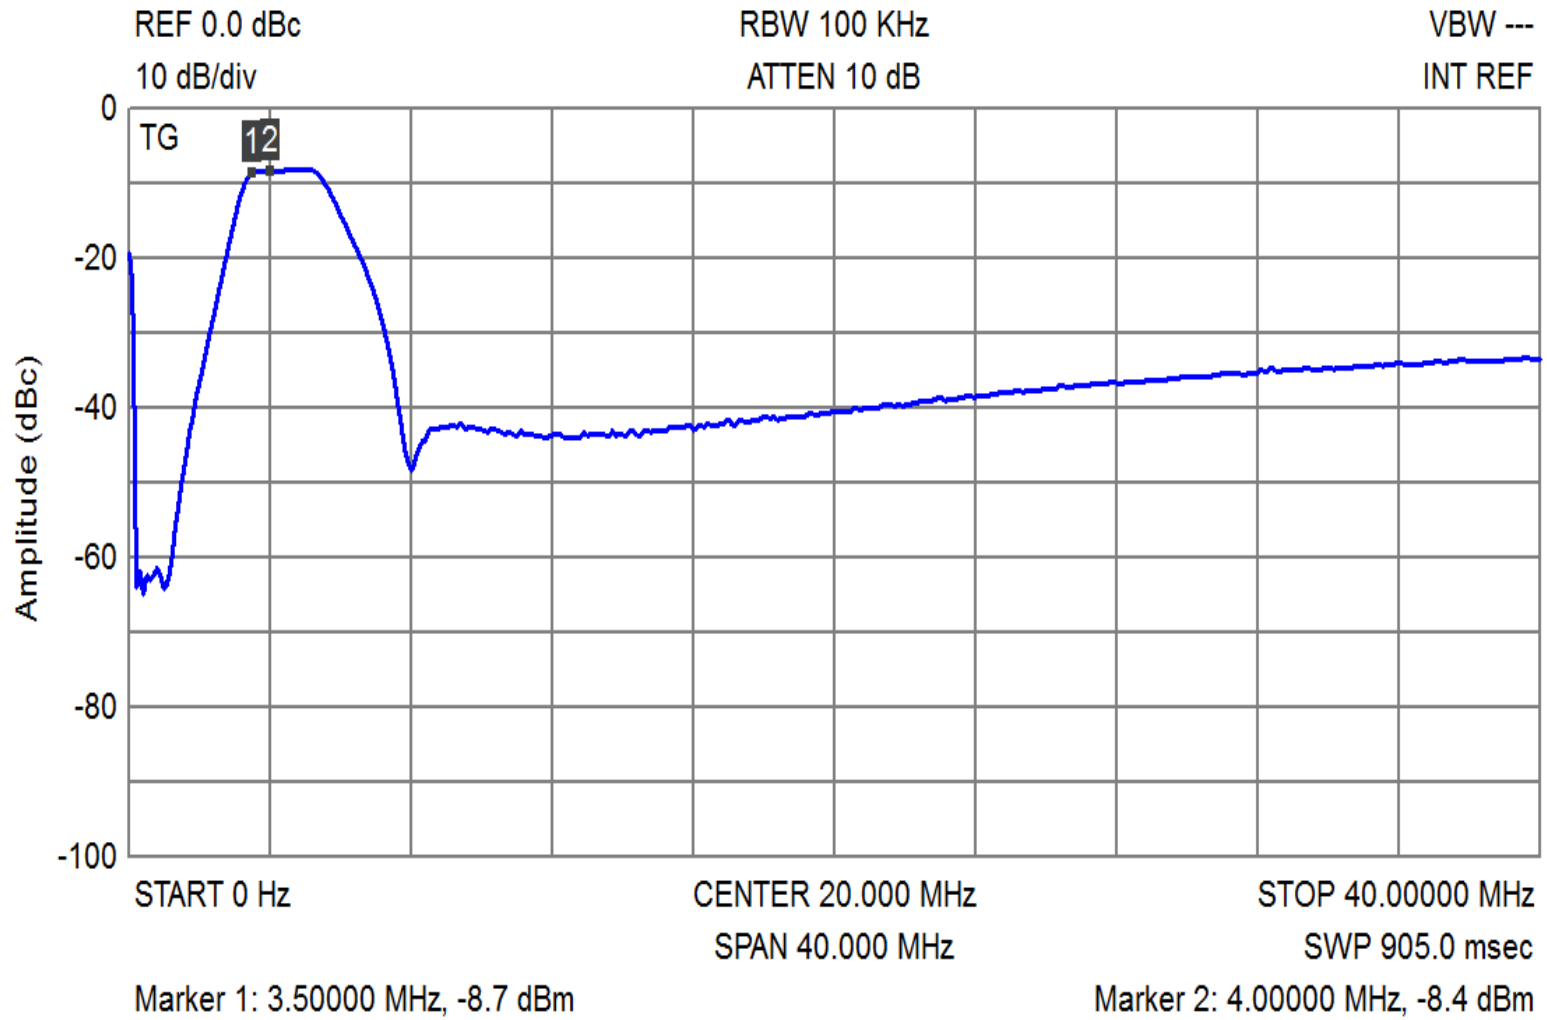

New BPF with extra earthing straps

Atlas 210 Limited Edition Tx BPF Response

Untitled

C:\Program Files\Elsie\Elsie new\Atlas_PC900_80_fph.LCT
7/07/2012 5:54:28 p.m. - Elsie 2.40 - www.tonnesoftware.com