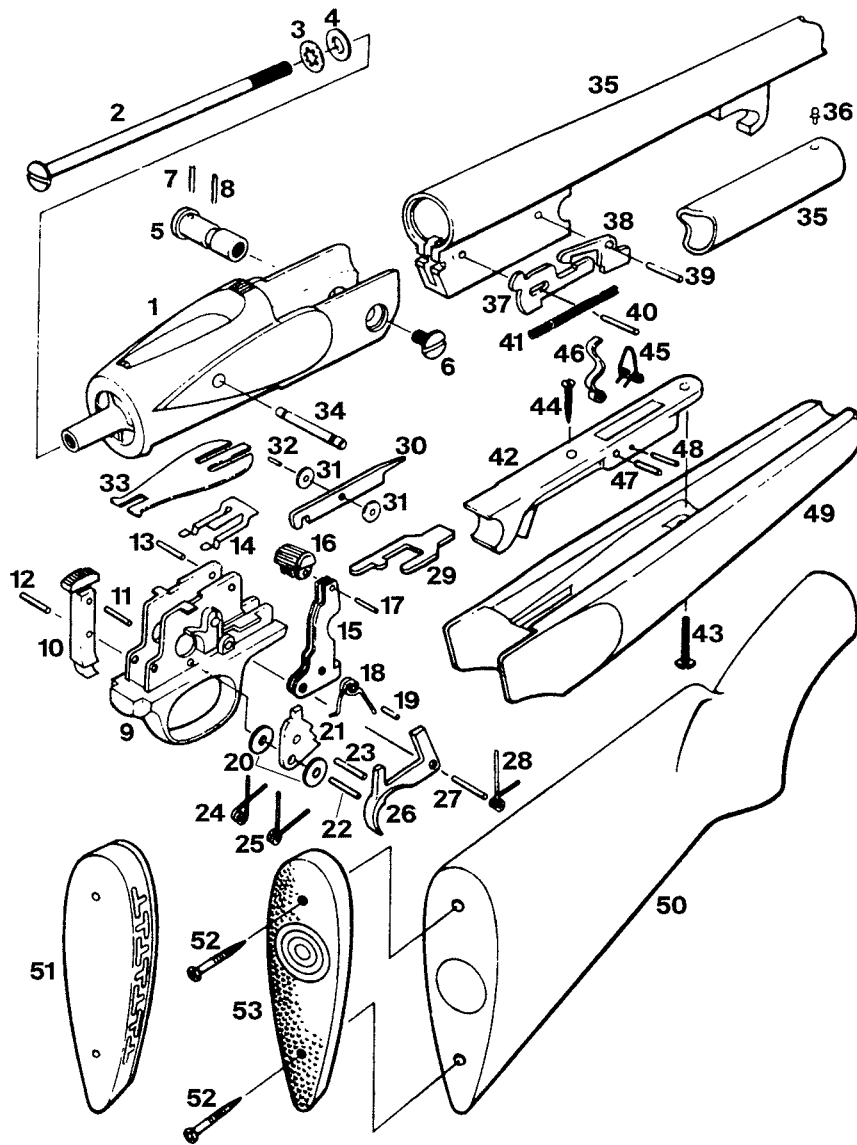

Model SB-100B Single Shot Shotgun

1	Frame	19	Release Lever Spring Pin	37	Ejector
2	Stock Bolt	20	Sear Washers	38	Ejector Sear
3	Stock Bolt Lock Washer	21	Sear	39	Ejector Sear Pin
4	Stock Bolt Washer	22	Sear Pin	40	Ejector Retaining Pin
5	Joint Pin	23	Sear Cross Pin	41	Ejector Spring
6	Joint Pin Screw	24	Sear Spring, Left	42	Forend Iron
7	Joint Locking Pin	25	Sear Spring, Right	43	Forend Screw
8	Ejector Actuating Pin	26	Trigger	44	Forend Iron Screw
9	Trigger Guard	27	Trigger Pin	45	Forend Spring Spring
10	Safety	28	Lock Spring	46	Forend Spring
11	Safety Detent Pin	29	Lock	47	Forend Spring Pin
12	Safety Pin	30	Firing Pin	48	Forend Spring Spring Pin
13	Firing Pin Guide Pin	31	Firing Pin Washers	49	Forend
14	Safety Detent Spring	32	Firing Pin Cross Pin	50	Stock
15	Release Lever	33	Cover Plate	51	Recoil Pad
16	Release Lever Thumb-Piece	34	Trigger Guard Pin	52	Buttplate Screws
17	Release Lever Thumb-Piece Pin	35	Barrel	53	Buttplate
18	Release Lever Spring	36	Front Sight		