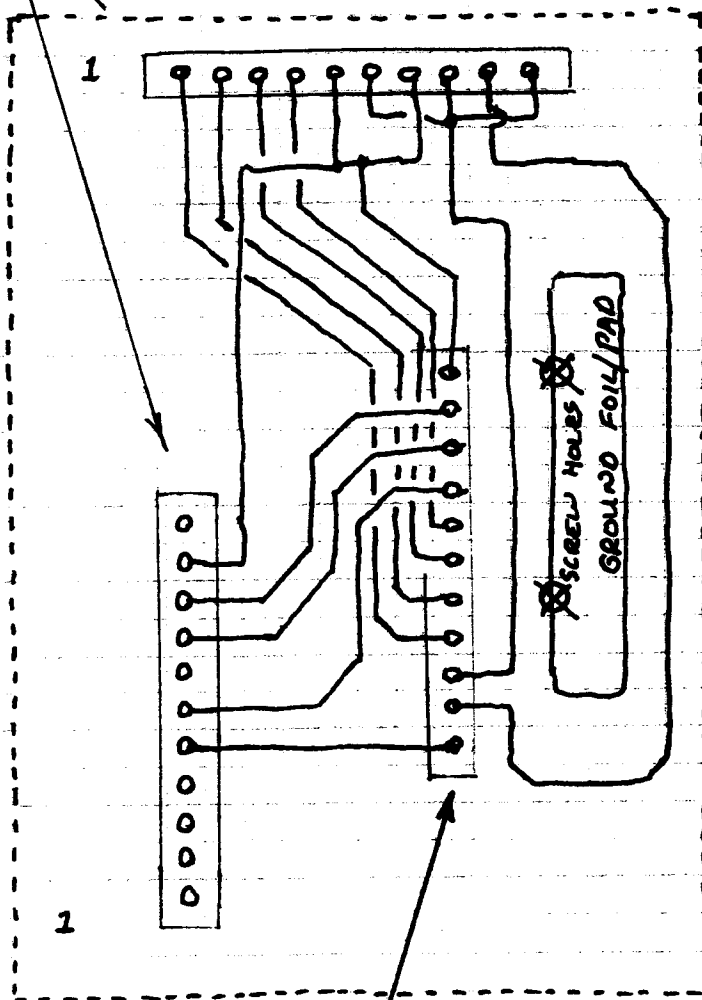

ADAPTER SOCKETS MATE WITH 70-1006 PINS

ORIG: JAN-06

REVISION: MARCH-07

MIDLAND

70-1072

PROGRAMMING ADAPTER

oct 05 skip@25@yahoo.com

www.radiowrench.com

SOCKET FOR Z-383 MODULE