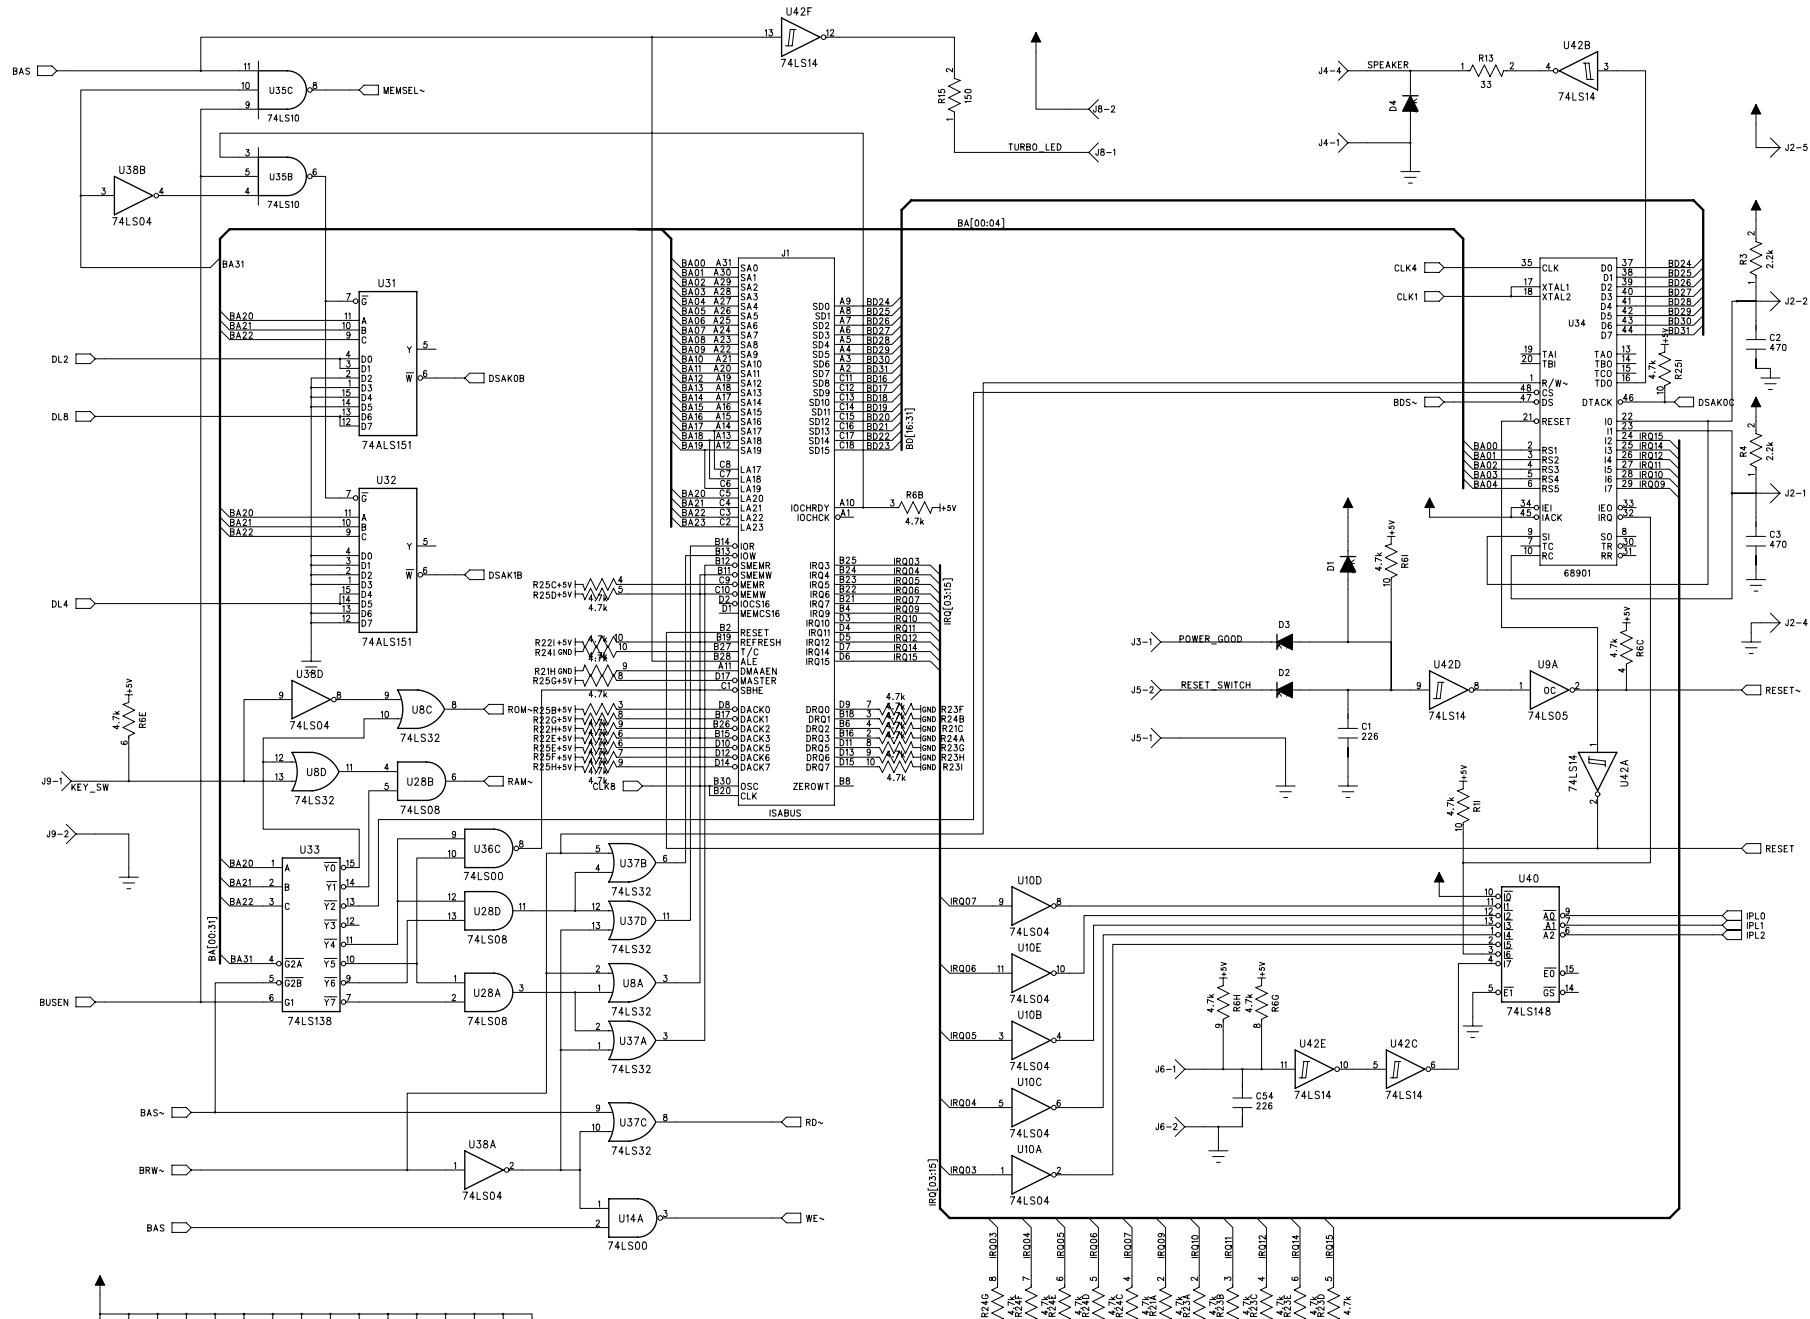

B

A

D

C

B

A

C34	C35	C36	C37	C38	C39	C40	C41	C42	C43	C44	C45	C46	C47	C48	C49
103	103	103	103	103	103	103	103	103	103	103	103	103	103	103	103

I. U. Computer Science Dept.

DRAWN:	DATED:	TITLE:
hess	5/26/93	ISA Bus & interrupts
CHECKED:	DATED:	PROJECT:
		68030 WorkStation
		SHEET: 2 OF 3 REV: